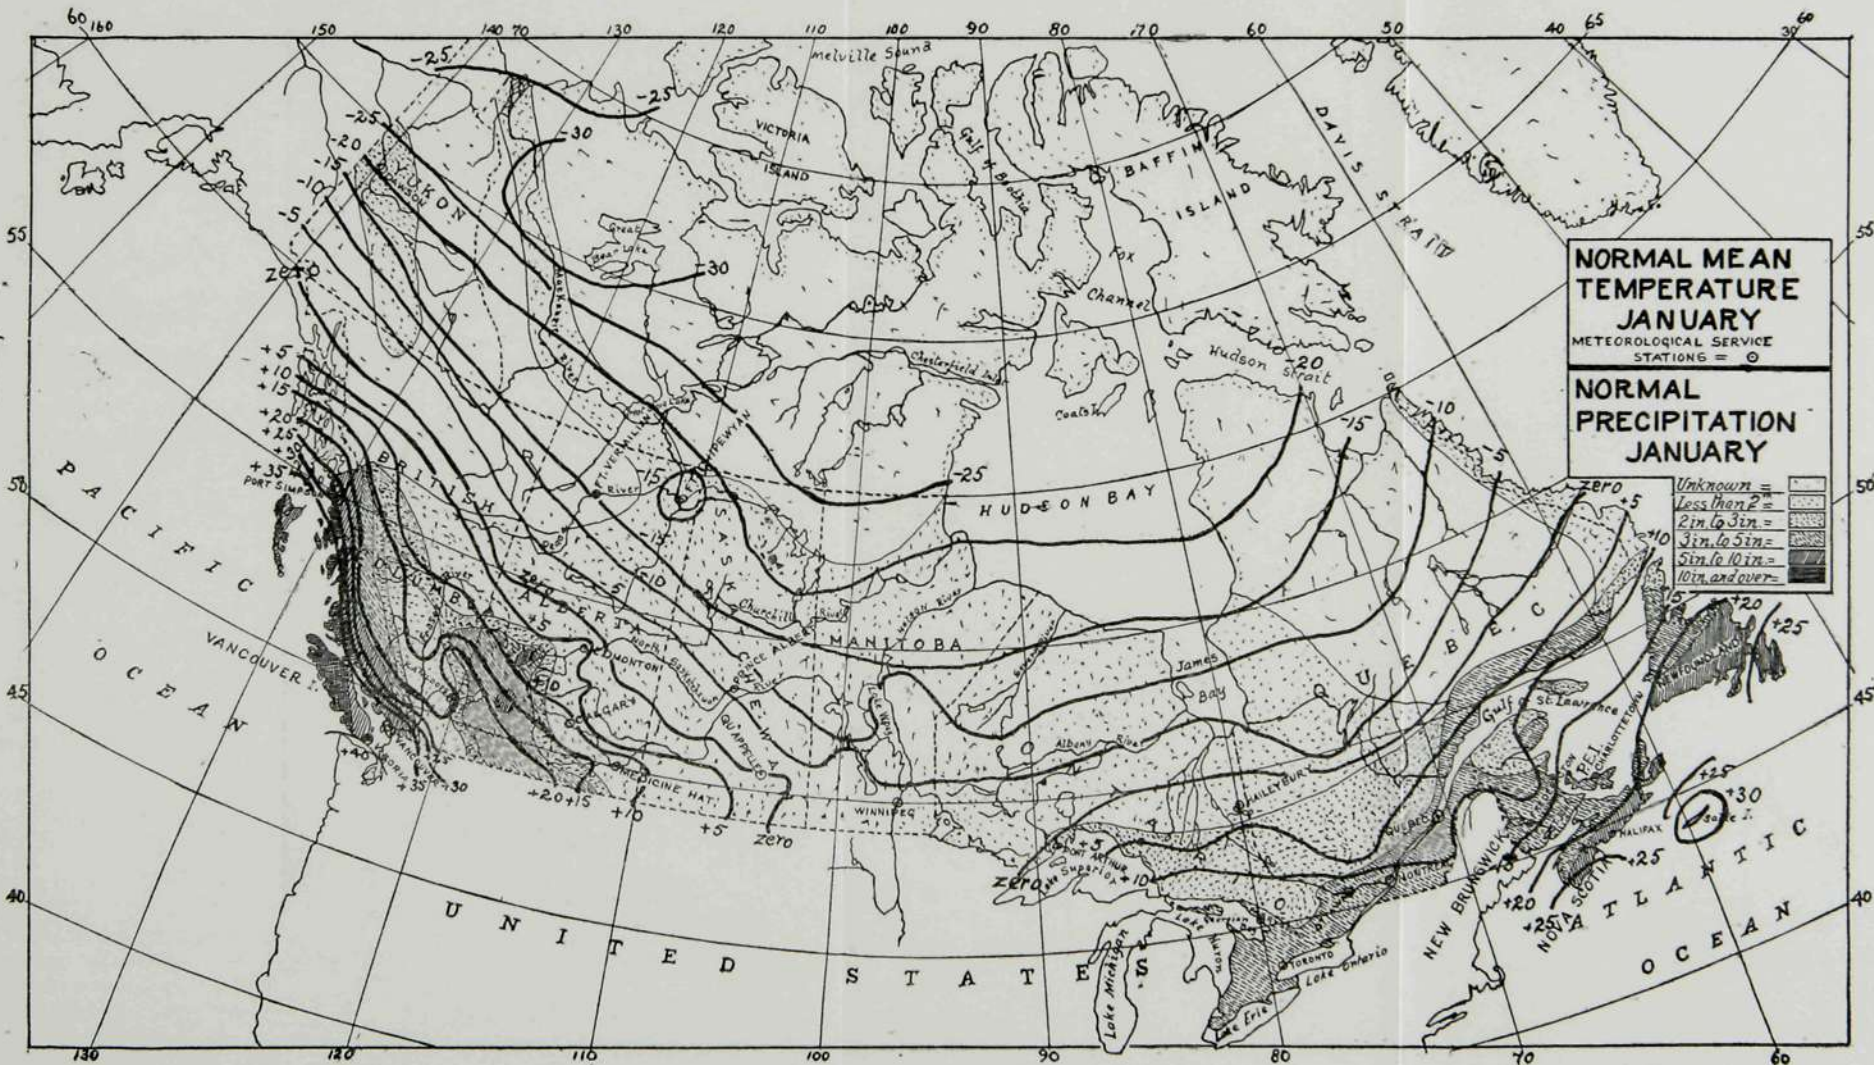

MAP OF CANADA SHOWING NORMAL MEAN TEMPERATURE AND PRECIPITATION IN JANUARY

**NORMAL MEAN TEMPERATURE JANUARY**  
METEOROLOGICAL SERVICE STATIONS = ○

**NORMAL PRECIPITATION JANUARY**